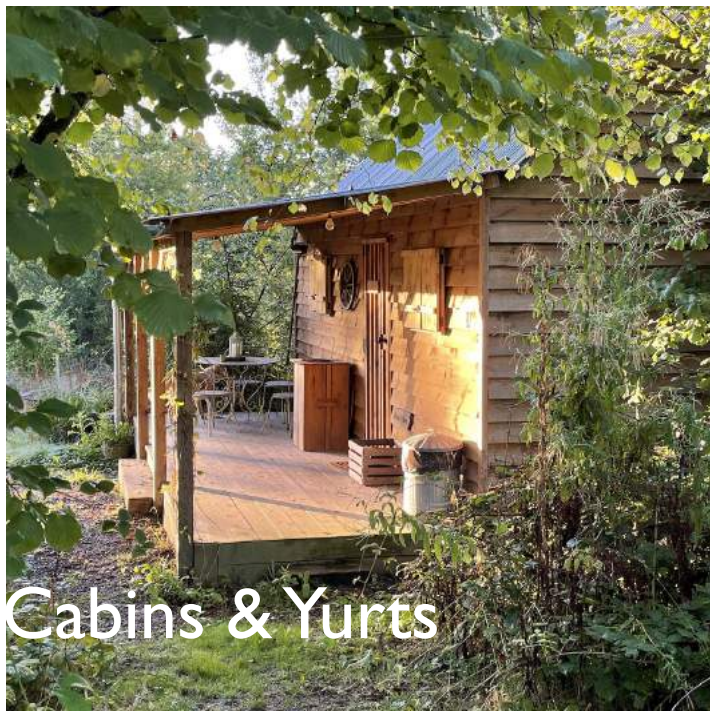

Forest Garden

Wildlife Pond

Cabins & Yurts

General Site

Photoshoots

Peter Christian

Ultimate Matchmaker

Rake Magazine